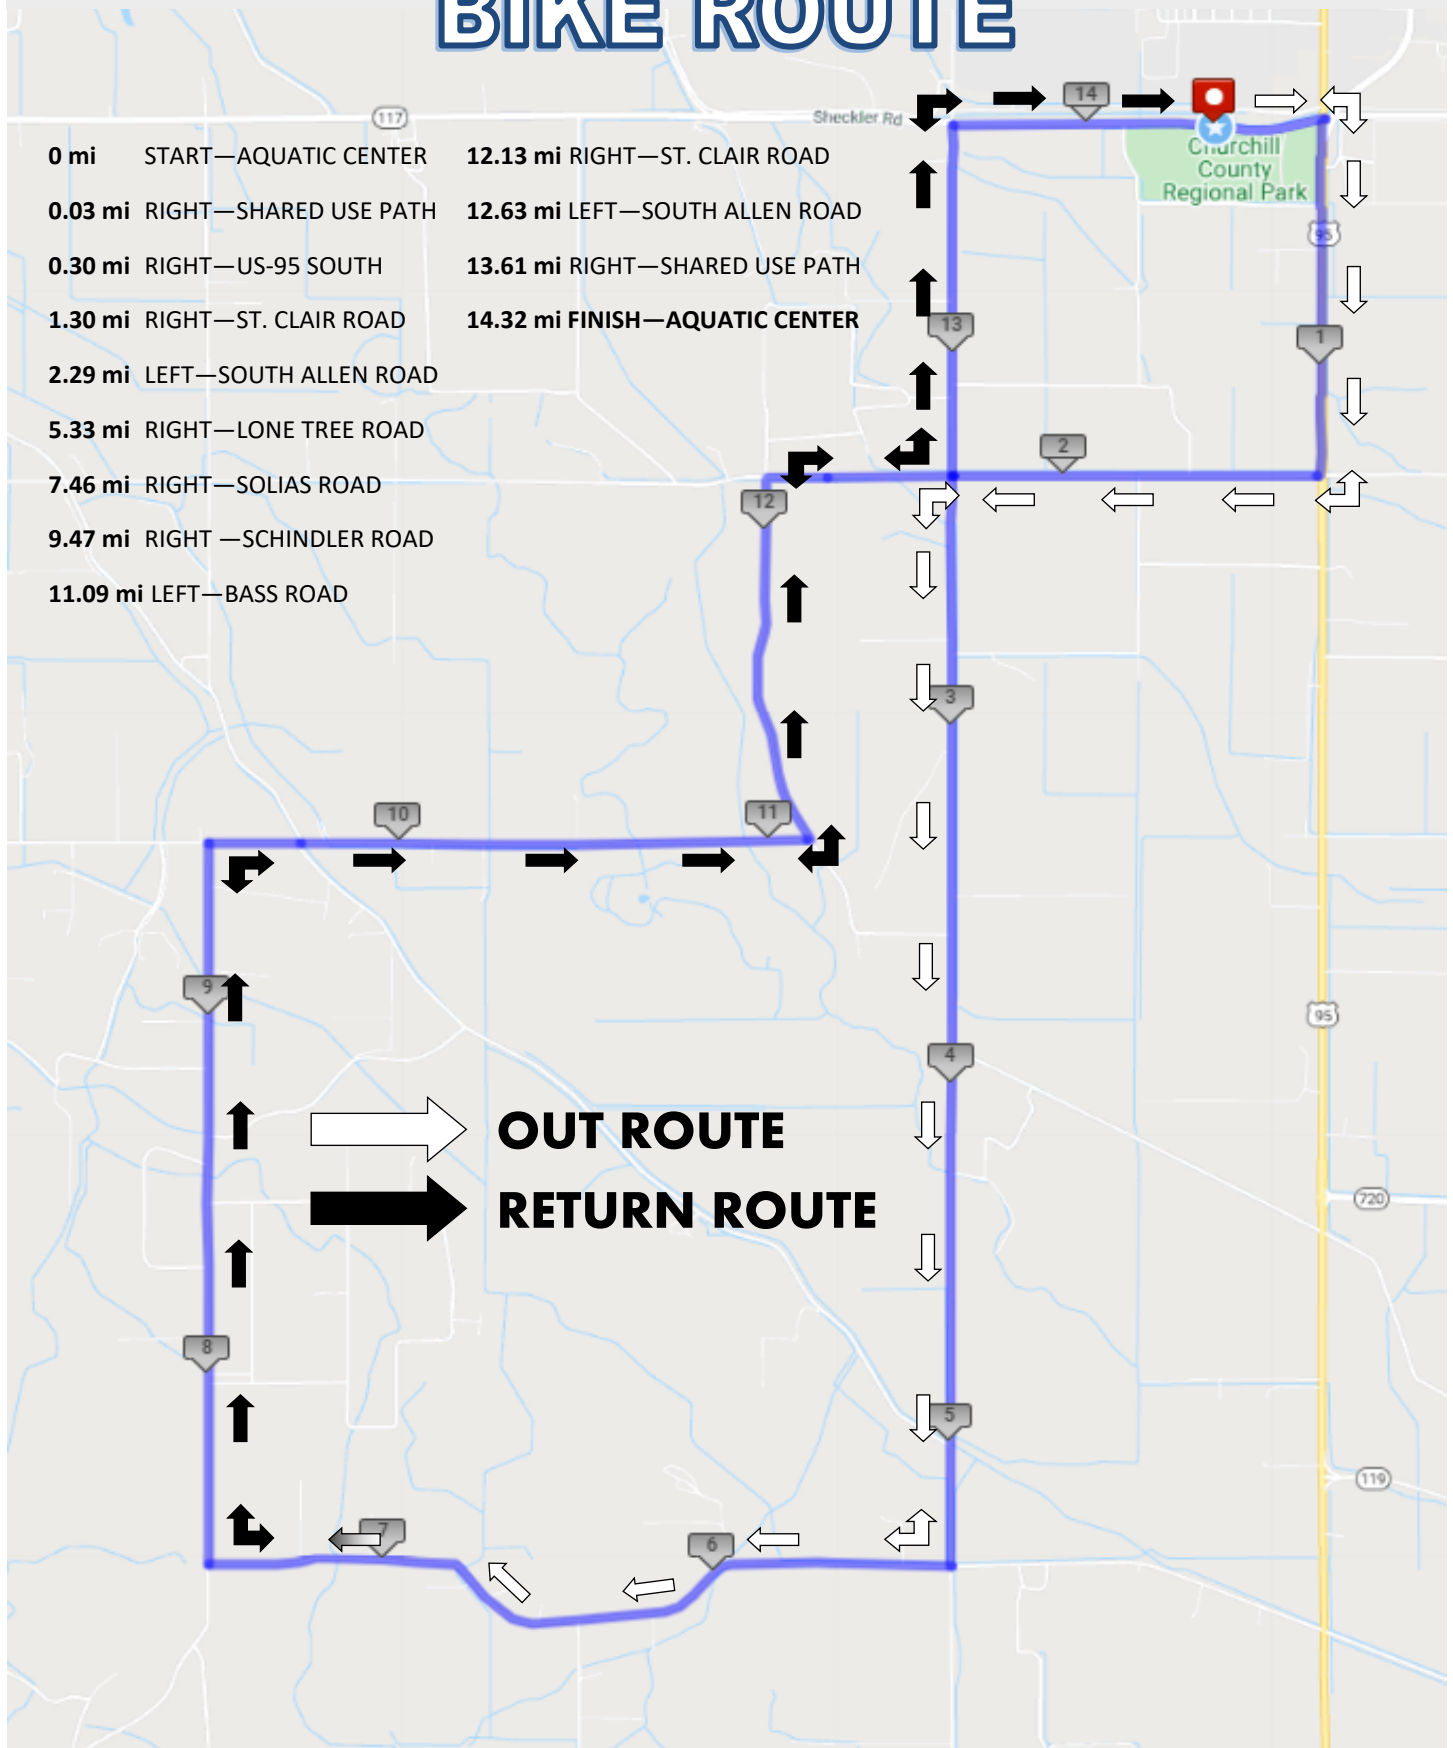

DUST DEVIL TRIATHLON (2020)

BIKE ROUTE

- 0 mi START—AQUATIC CENTER
- 0.03 mi RIGHT—SHARED USE PATH
- 0.30 mi RIGHT—US-95 SOUTH
- 1.30 mi RIGHT—ST. CLAIR ROAD
- 2.29 mi LEFT—SOUTH ALLEN ROAD
- 5.33 mi RIGHT—LONE TREE ROAD
- 7.46 mi RIGHT—SOLIAS ROAD
- 9.47 mi RIGHT—SCHINDLER ROAD
- 11.09 mi LEFT—BASS ROAD
- 12.13 mi RIGHT—ST. CLAIR ROAD
- 12.63 mi LEFT—SOUTH ALLEN ROAD
- 13.61 mi RIGHT—SHARED USE PATH
- 14.32 mi FINISH—AQUATIC CENTER

OUT ROUTE
RETURN ROUTE